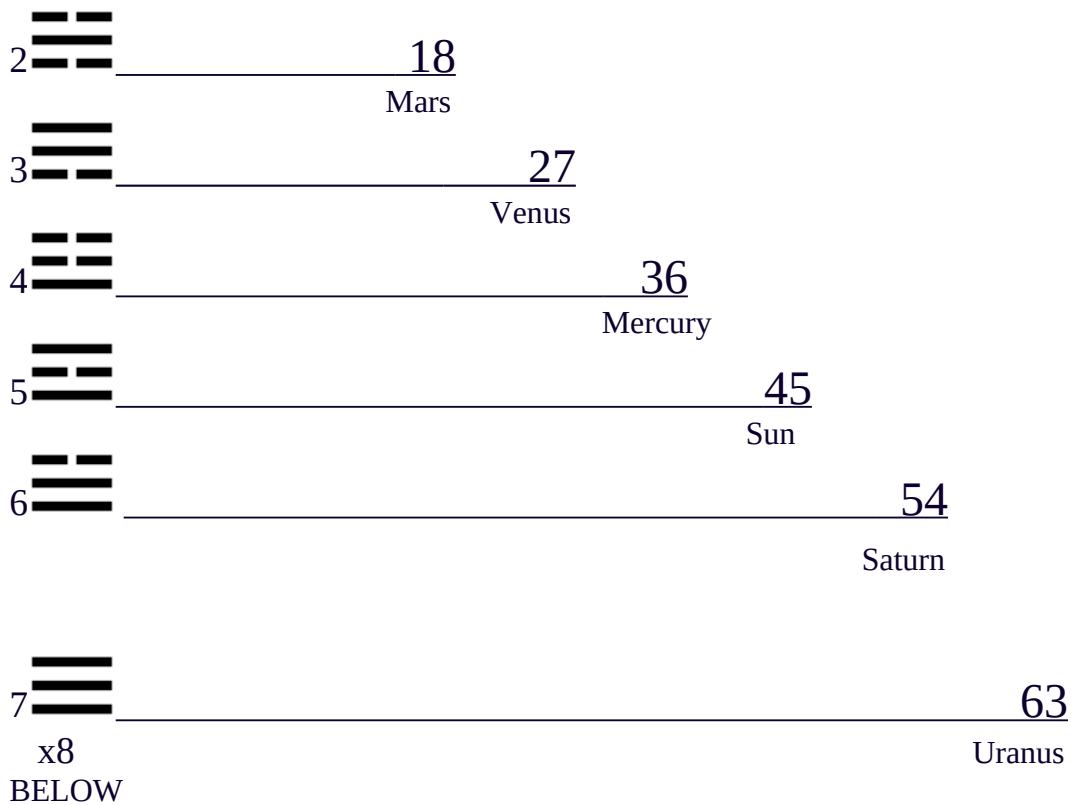

HOUSE KEY

Zodiac House 1-12 Spectrum Octaves

Outer	Inner Planets						Outer
0	9	2	3	4	5	6	7 x9
Neptune	Jupiter	Mars	Venus	Mercury	Moon-Sun	Saturn	Uranus
0	9	1/8	2/7	3/6	4/5	54	63
Pisces	Sagittarius	Ares / Scorpio	Taurus / Libra	Gemini / Virgo	Cancer / Leo	Capricorn	Uranus
12 -8	9					10	11
4	4					4	4

64 HEXAGRAMS

Double Planetary Trigrams in Binary-Decimal Numbers