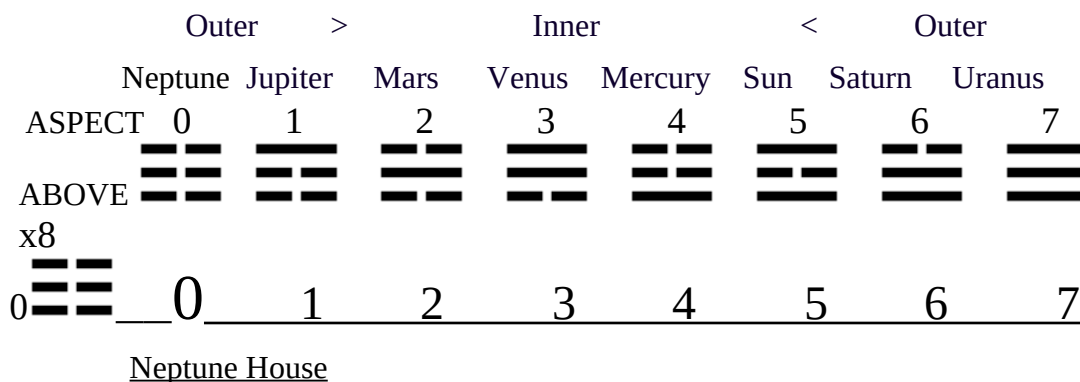

64 HEXAGRAMS

Double Planetary Trigrams in Binary-Decimal Numbers